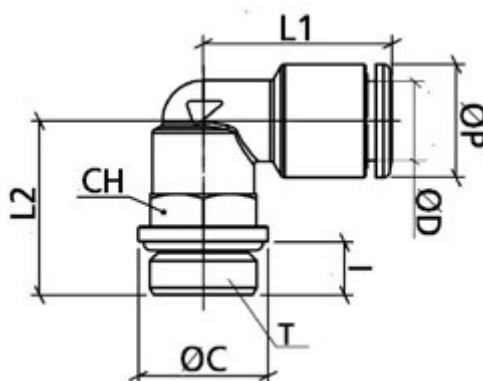

Data Sheet

Article number: 589OTRL12G04

Description: Metal Push-in fitting, elbow- Ø12 /G 1/2", w. o-ring
Type: OTRL12G04, Nickel plated brass

Measures

= 12
= G1/2"
= 19
= 25
= 9
= 31
= 29
= 20

Weight = 63